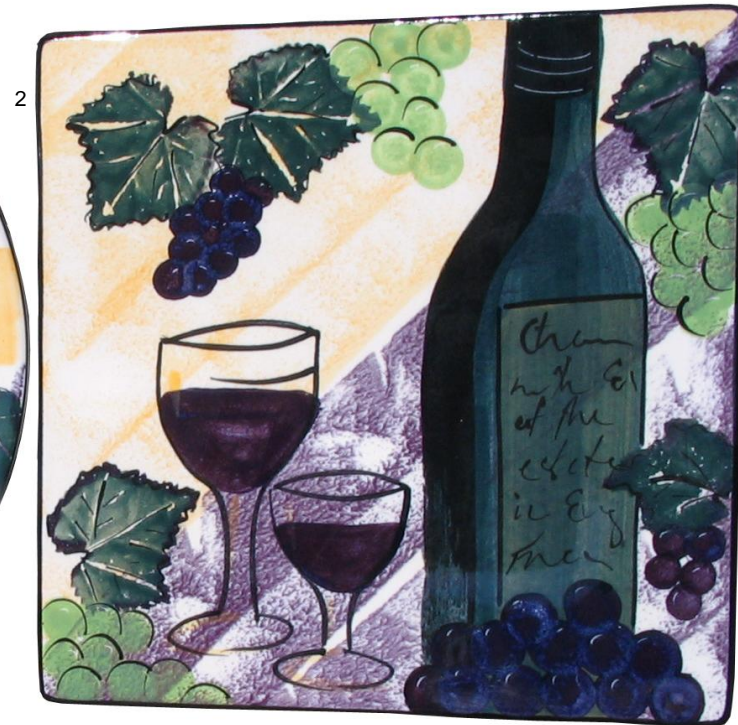

wine

1. Pizza Plate  
diameter 320mm

2. Sushi Platter  
277 x 270mm